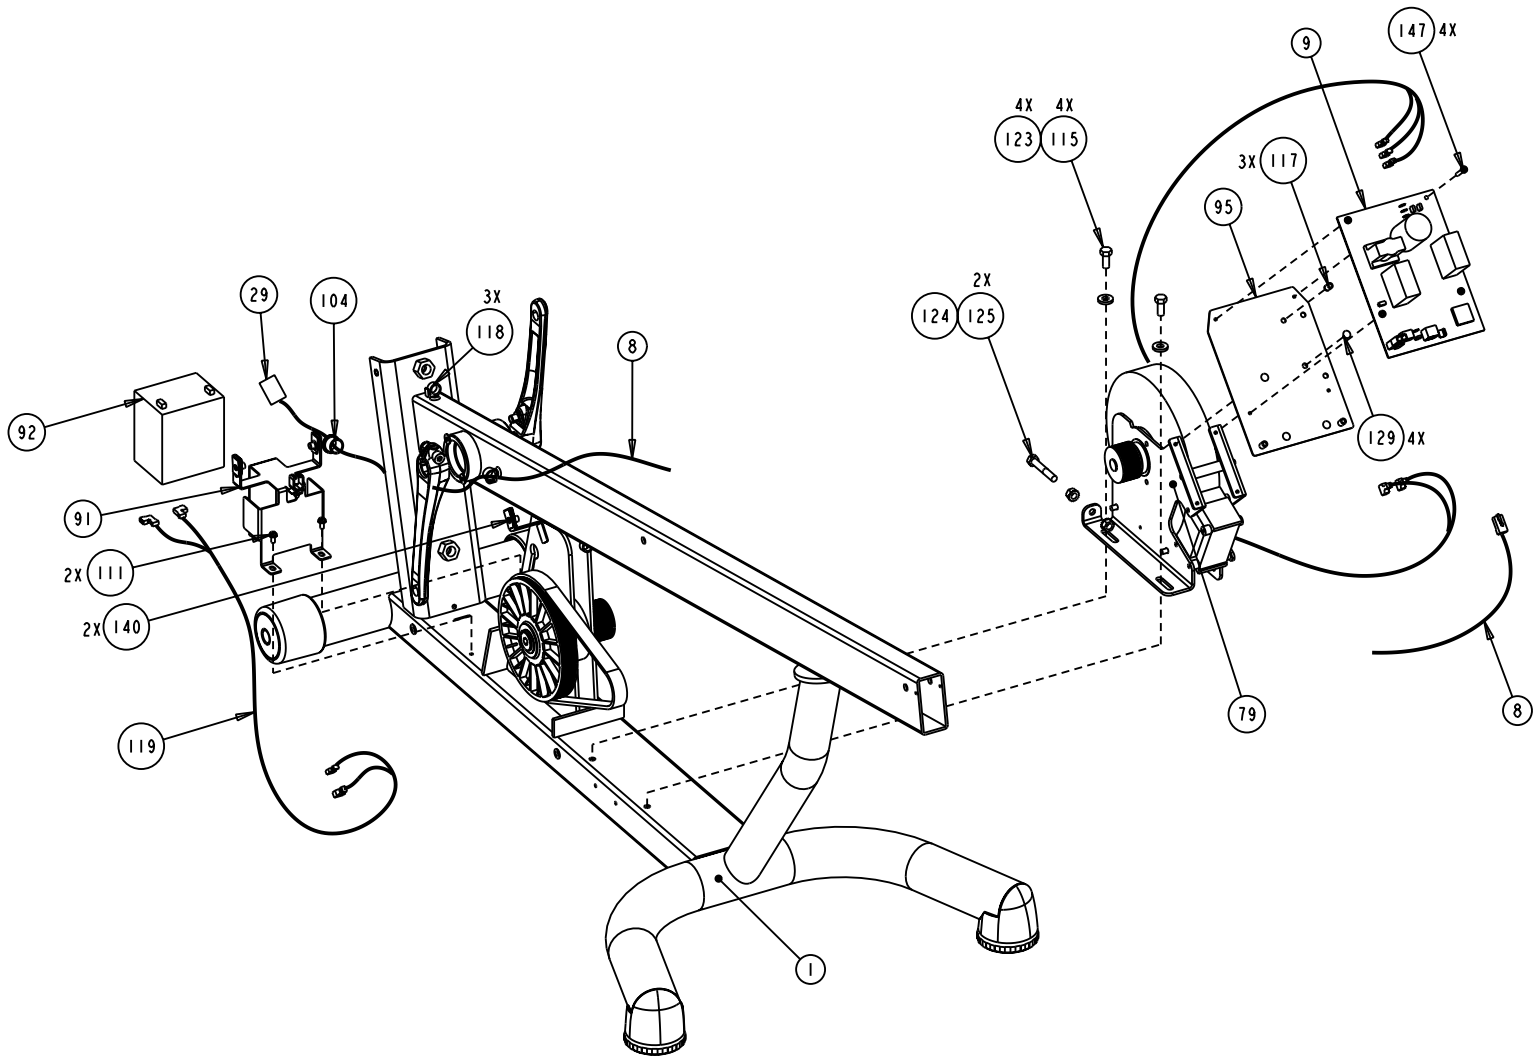

C846 RECUMBENT	P/N 45903-101	REV: L
DRAWN BY: M.HAMILTON	DATE: 02.10.06	SHEET 4 OF 8