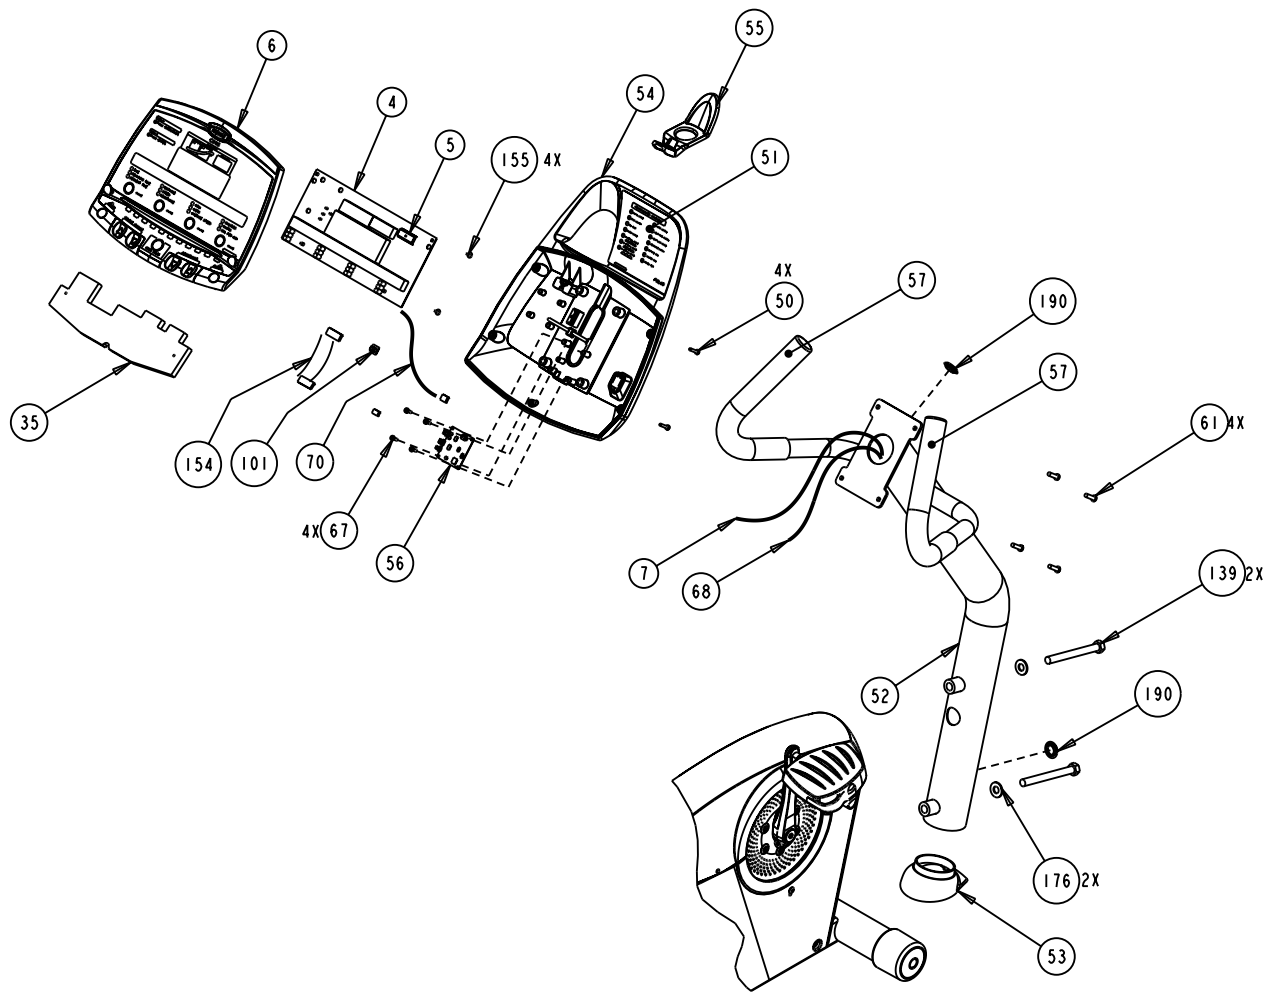

C846 RECUMBENT	P/N 45903-101	REV: L
DRAWN BY: M.HAMILTON	DATE: 02.10.06	SHEET 2 OF 8