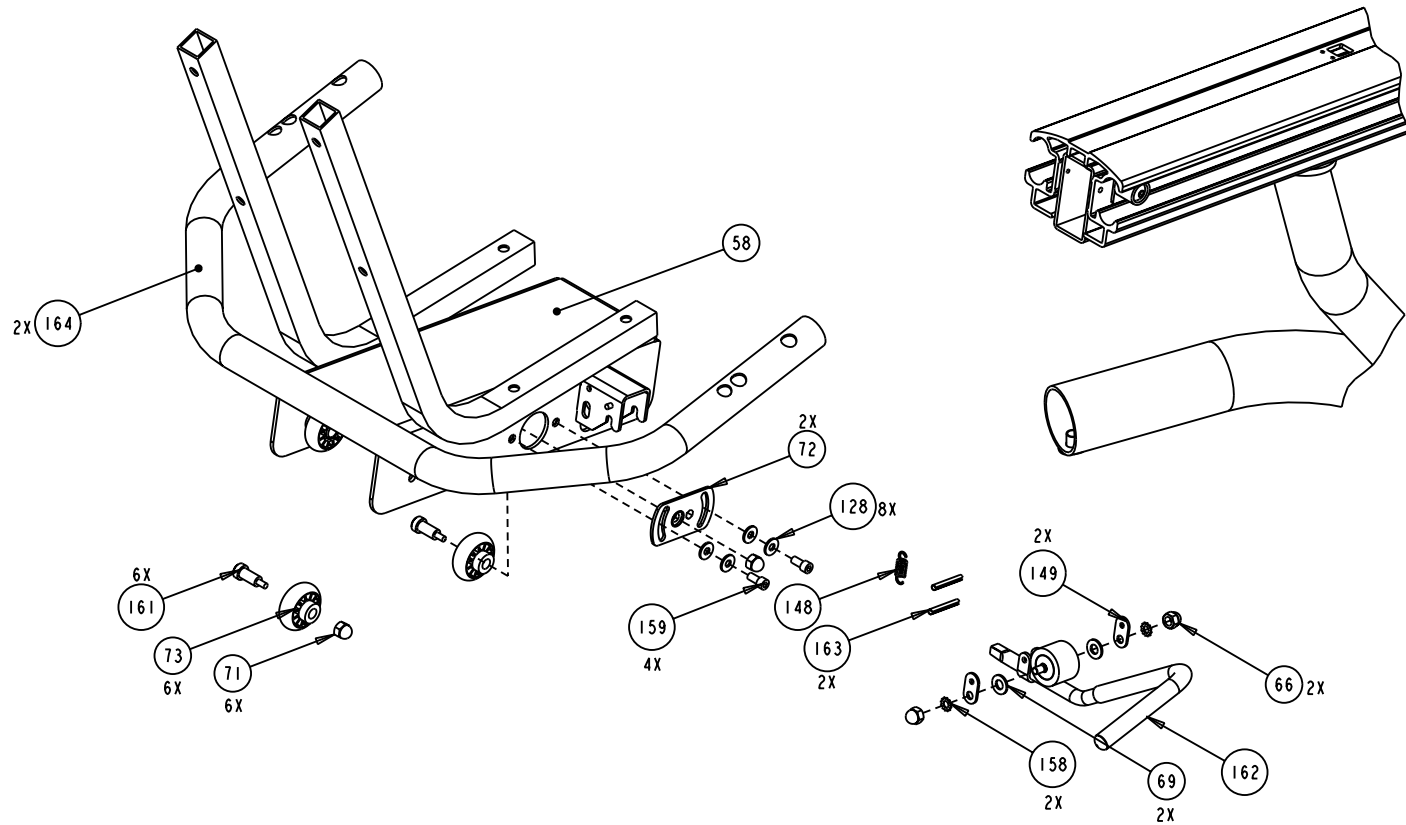

C846 RECUMBENT	P/N 45903-101	REV: L
DRAWN BY: M.HAMILTON	DATE: 02.10.06	SHEET 7 OF 8