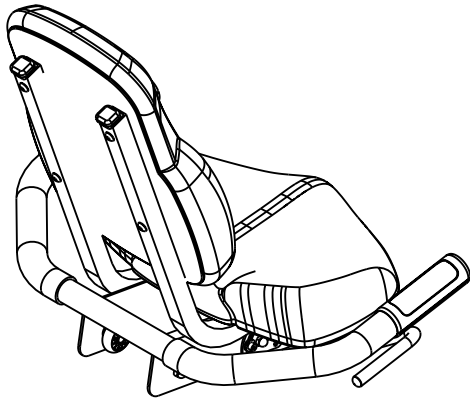

C846 RECUMBENT	P/N 45903-101	REV: L
DRAWN BY: M.HAMILTON	DATE: 02.10.06	SHEET 5 OF 8