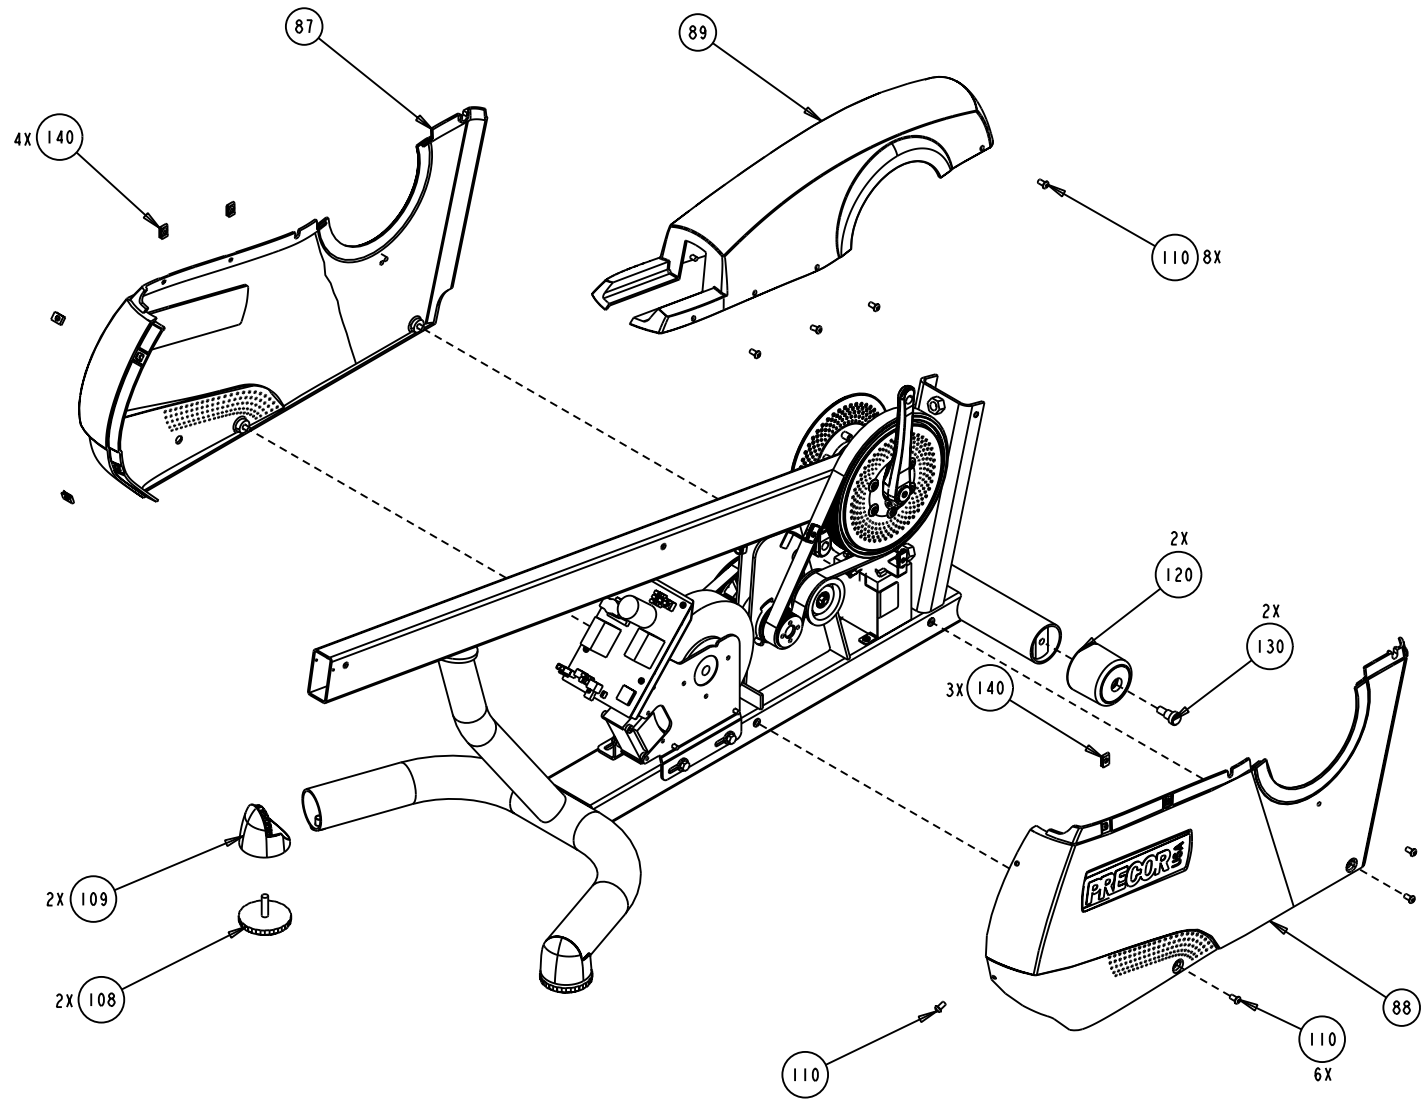

C846 RECUMBENT	P/N 45903-101	REV: L
DRAWN BY: M.HAMILTON	DATE: 02.10.06	SHEET 8 OF 8

C846i (recumbent)(serial code AA33, AAAK)

Part Number	Description	Bubble Number	Your Price
45403-107	WELDMENT,FRAME,842I/846I,RECUMBANT,	1	\$236.24
47772-104	ASSY, UPPER PCA & SW, C846I-T2	4	\$242.64
48215-101	ASSEMBLY, DISPLAY, LABEL, C846I-T2,	6	\$189.04
44905-042	ASSY,CBL,MOD,8P8C,1-1,42"	7	\$3.68
44905-042	ASSY,CBL,MOD,8P8C,1-1,42"	8	\$3.68
45600-583	PCA, BIKE SELF POWER, 3 PHASE, (T2,	9	\$260.00
48213-101	ASSY, LOWER PCA & SW, SELF POWER BI	9.01	\$278.08
45475-211	CPU, PGMD, BIKE, SELF POWER 3-PHASE	27	\$72.00
11415-101	COUPLER,MOD,8P8C,INLINE	29	\$7.28
44411-103	TOUCHSENSOR SHIELD,23-KEY,T2/C2/T3/	35	\$10.00
PMKN016-088	SCREW,TCS,#8X7/8,PHIL,BLK ZN,TYPE 2	50	\$0.48
47383-111	LABEL, ACCESSORY TRAY, EN, C846I	51	\$12.88
45425-104	WELDMENT, DISPLAY SUPPORT, C842/C84	52	\$140.48
45512-101	SWEAT BIB	53	\$8.16
43179-104	BACKPLATE, DISPLAY, COMMERCIAL ,STO	54	\$35.84
43329-102	WIRE FORM,PLASTIC,COMMERCIAL	55	\$6.48
43579-106	BOARD, CHR & WIRELESS/CONTACT PRIOR	56	\$114.24
38580-102	GRIP,HANDLEBAR	57	\$17.12
45453-103	WELDMENT, RECUMBENT SEAT, 846R.PT	58	\$199.20
45457-101	SEAT, BOTTOM, 846R	59	\$90.64
11311-105	ENDCAP, REC TUBE, BLACK PLASTIC, 1.	60	\$1.12
TAKN025-100	SCREW,BTHD,1/4-20X1,BLK ZN	61	\$0.96
42713-102	HHHR SENSOR, TOP	62	\$21.76
42714-102	HHHR SENSOR,BOTTOM	63	\$21.76
TCNN016-075	SCREW, BTHD, 8-32X.75,SS	64	\$0.32
10115-113	O-RING, ROUND, 1.25ID X .139	65	\$0.32
KADCN025-022	NUT,ACORN,1/4-20	66	\$1.12
PMKN016-050	SCREW,TCS,#8X1/2,PHIL,BLK ZN,TYPE25	67	\$0.32
45855-044	ASSY,CBL,HHHR,FFC TO DISPLAY,24AWG,	68	\$24.80
WBCN031-007	WASHER,FLT,5/16X.688X.065, ZN	69	\$1.52
44954-013	ASSY,CBL,HHHR TO DISPLAY,13"	70	\$27.92
KBFCN031-053	NUT,ACORN,5/16-18, CENTERLOCK	71	\$1.28
39478-104	PLATE, ECCENTRIC	72	\$11.52
38578-102	WHEEL,846R	73	\$2.56
MGKN016-025	SCREW,MCH,8-32X1/4PANHD,PHIL,	74	\$0.32
45629-102	ACCESORY TRAY, BIKE, RECUMBENT,STON	75	\$102.64
42730-101	PLUG, HHHR, HANDLE BAR END	76	\$2.80
45439-103	ASSY,CRANK, INPUT,INTEGRATED BEARIN	77	\$75.92
45747-101	CRANK COVER, SELF-POWERED BIKE	78	\$8.16
45436-101	ASSEMBLY,SP,GENERATOR,BIKE	79	\$189.20
38625-104	EXTRUSION,RECUMBENT SEAT,C842/C846R	80	\$92.48
38623-104	RAIL LOCK, C842/C846R	81	\$39.60
38624-103	SEAT STOP,846R	82	\$1.84
39388-201	SPACER,SEAT STOP,ZN COATING	83	\$2.72
TAKN038-150	SCREW,BTHD,3/8-16X1-1/2,BLK ZN	84	\$1.52
38622-104	COVER,EXTRUSION CAP,846R,STONE GREY	86	\$5.92
47437-101	ASSEMBLY, COVER W/LABELS,BIKE,LEFT	87	\$59.04
47437-102	ASSEMBLY, COVER W/LABELS,BIKE,RIGHT	88	\$59.04
45511-102	COVER, TOP, BIKE, RECUMBENT,STONE GR	89	\$57.12
45842-101	ASSY, LOCKRING, SELF-POWERED BIKE	90	\$5.76
46983-101	BRACKET, BATTERY, SELF POWERED BIKE	91	\$20.16
12258-040	BATTERY,SLA,12V,4AH,.187 TABS	92	\$62.40
45438-101	BRACKET,BOARD, SELF POWERED, BIKE	95	\$7.52
47435-101	ASSY, SECONDARY SHEAVE, C846I	96	\$69.36
45449-101	ASSY,SECONDARY SHAFT	97	\$57.44
45450-103	SHEAVE, SECONDARY AXLE	98	\$27.52
45445-101	NUT, CEASE, CRANK	99	\$2.00
45441-105	INTEGRATED ACORN NUT, BEARING,BALL,	100	\$36.08