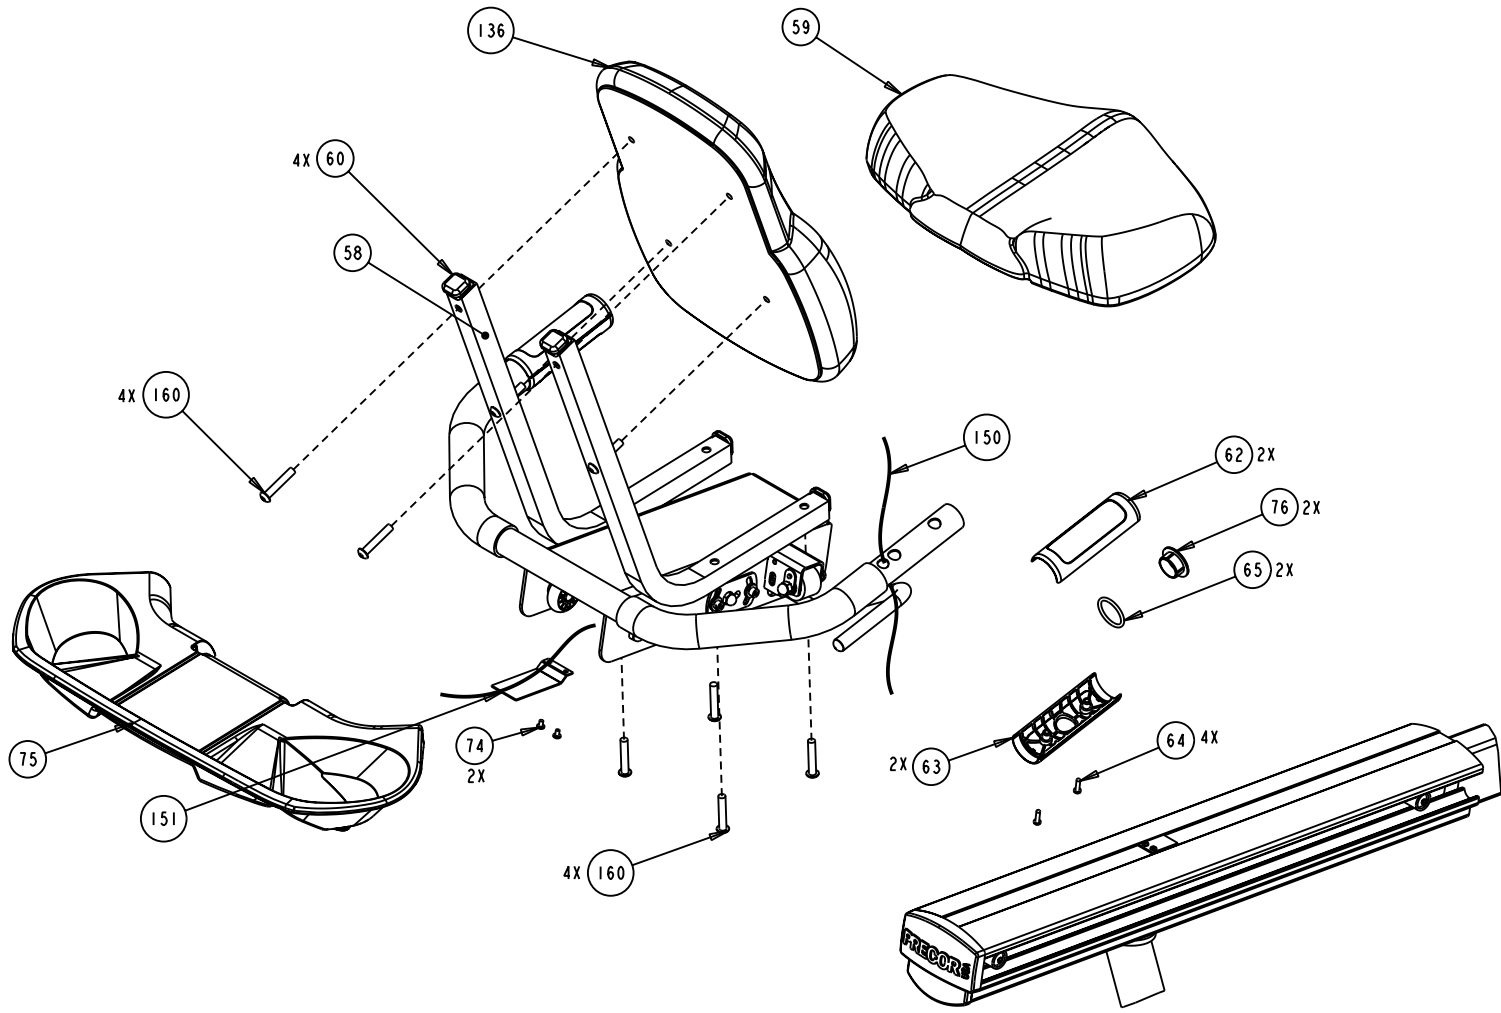

C846 RECUMBENT	P/N 45903-101	REV: L
DRAWN BY: M.HAMILTON	DATE: 02.10.06	SHEET 6 OF 8