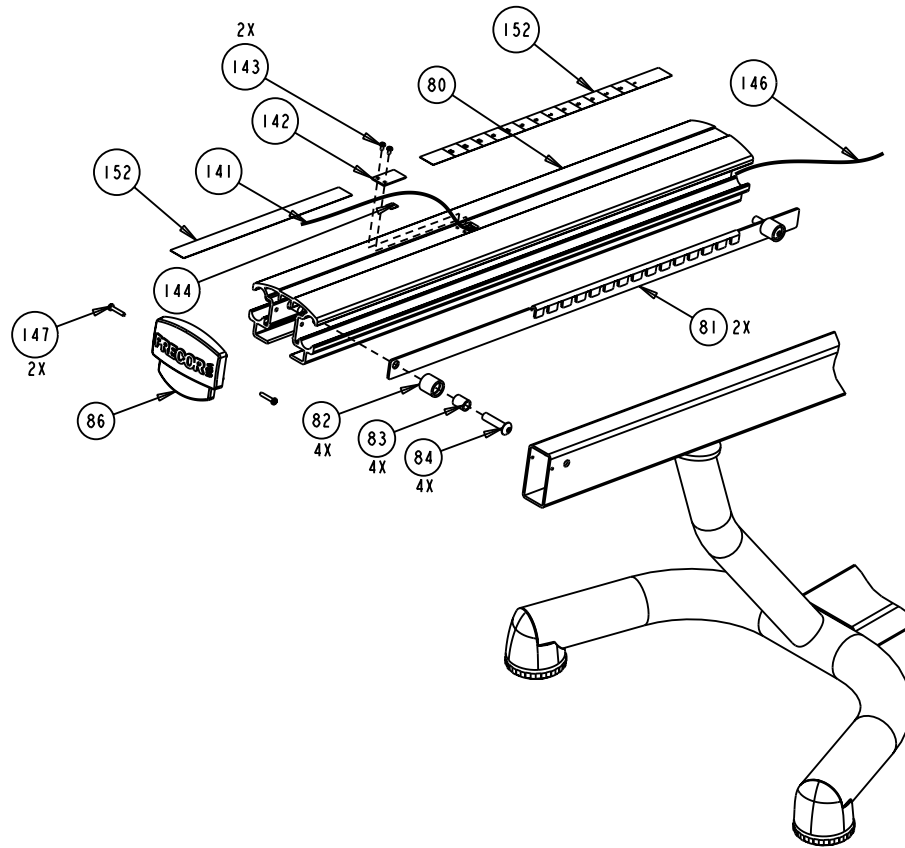

C846 RECUMBENT	P/N 45903-101	REV: L
DRAWN BY: M.HAMILTON	DATE: 02.10.06	SHEET 5 OF 8